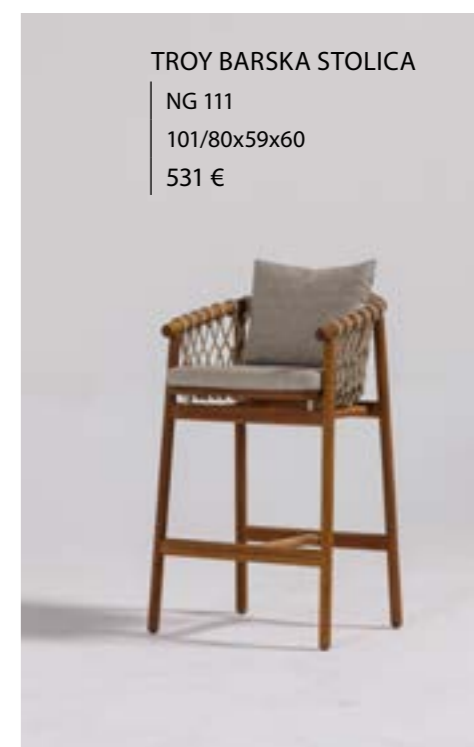

TROY BARSKA STOLICA

NG 111
101/80x59x60
531 €